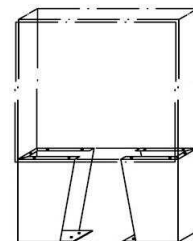

Ground studs

- On door and body

Floor stands

- 12" high floor stands for depth: 300mm/12": **0356-3028-20-10**